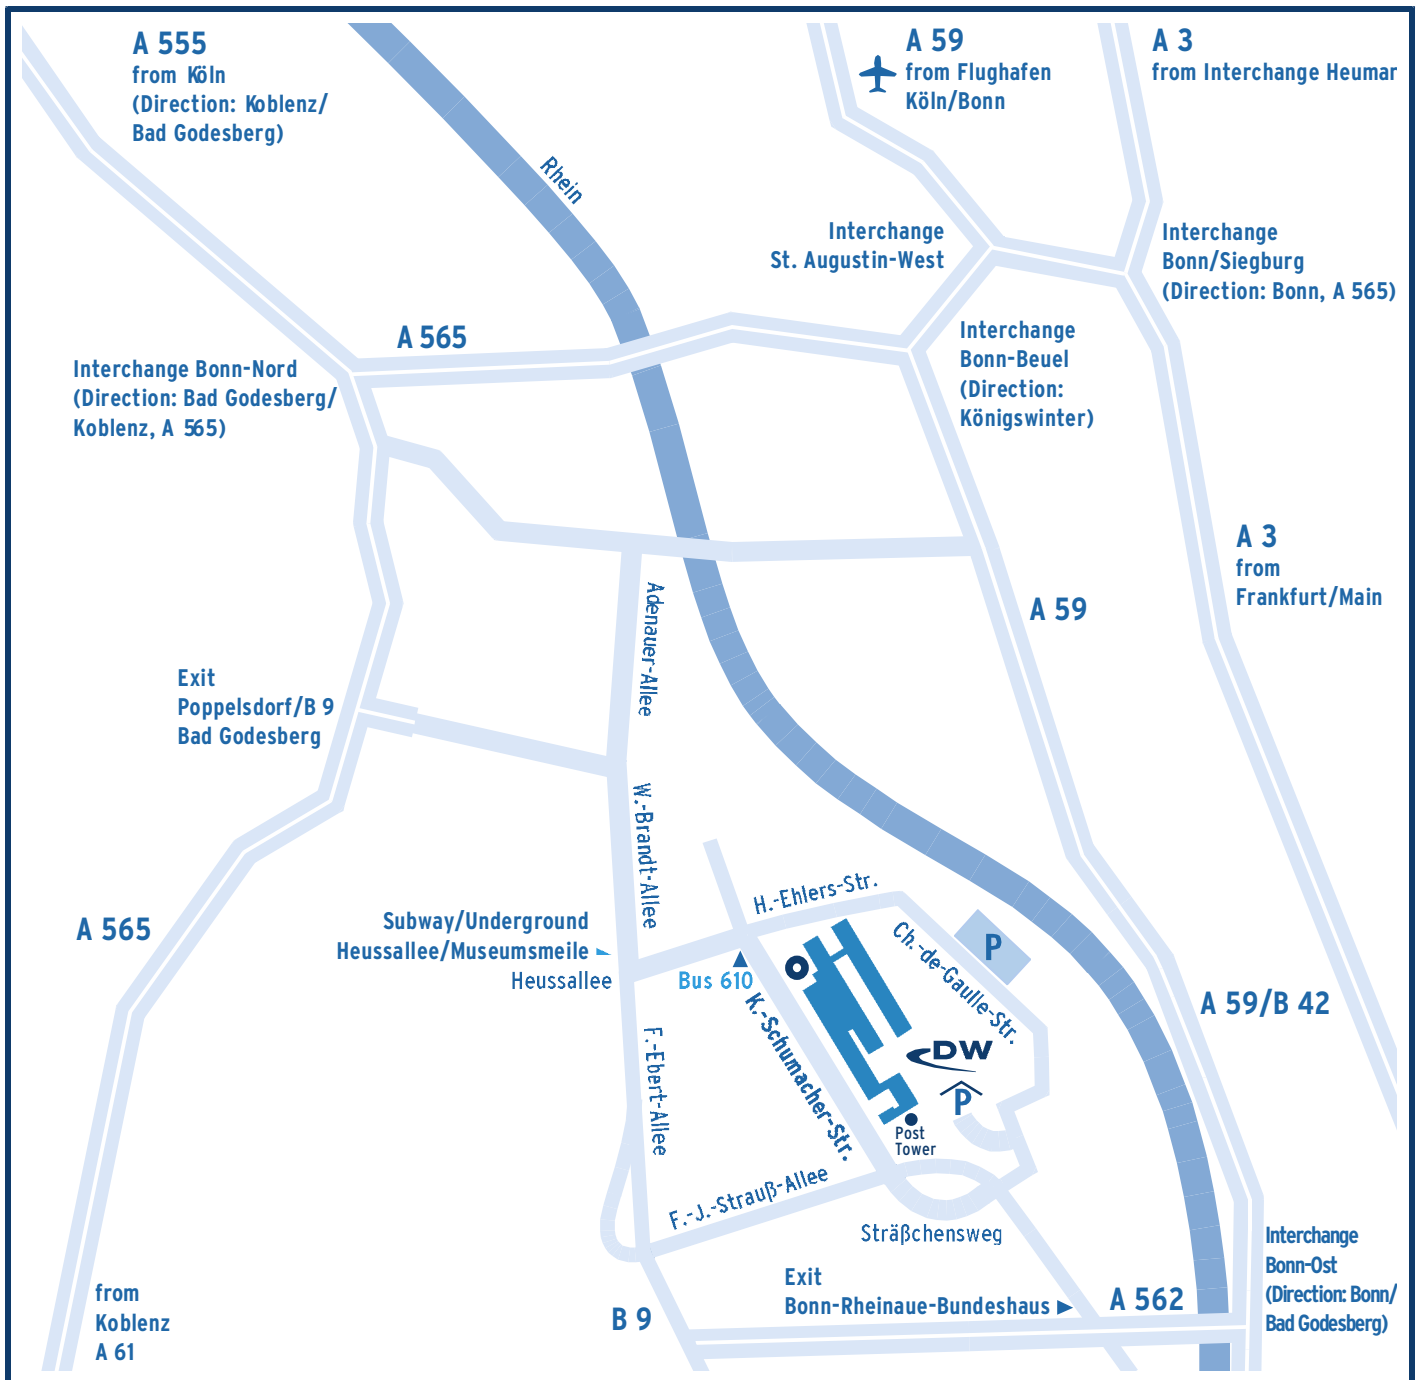

## Welcome to DW in Bonn!

DEUTSCHE WELLE  
 Kurt-Schumacher-Str. 3  
 53113 Bonn  
 T +49.228.429 - 0  
 E-Mail: [info@dw-world.de](mailto:info@dw-world.de)  
 Internet: [www.dw-world.de](http://www.dw-world.de)

### Tip for Drivers:

There is no parking near the main entrance. Use available parking in the vicinity or follow the signs to the underground garage.

- Destination for navigation systems:  
 Bonn-Bad Godesberg,  
 Charles-de-Gaulle-Strasse.

### Public Transportation:

- Subway/Underground lines 16,63,66,68: Get off at the “Heussallee/Museumsmeile” stop. From there, a five minute walk.
- From the main train station in Bonn: Take the Number 610

- bus to the “Bundeshaus Deutsche Welle” stop. (Approx. 10 minute ride).
- From the Cologne-Bonn Airport: Take the Number 670 bus to the Bonn railway station (30 minutes). From there, take the subway or bus (see above).